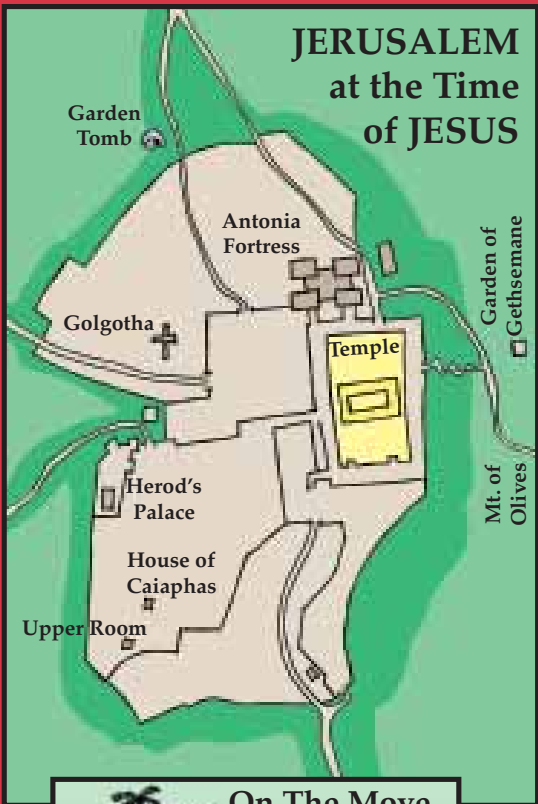

0 INCHES 1 2 3 4 5 6 7

JERUSALEM at the Time of JESUS

THE HOLY LAND at the Time of JESUS

On The Move With JESUS

SAMPLE

Good News Planner™ comes from Creative Communications for the Parish, 1564 Fencorp Drive, Fenton, MO 63026
Toll-free 800-325-9414 • creativecommunications.com ©2006.

Order Code AS-A

CENTIMETERS 0 1 2 3 4 5 6 7 8 9 10 11 12 13 14 15 16 17 18