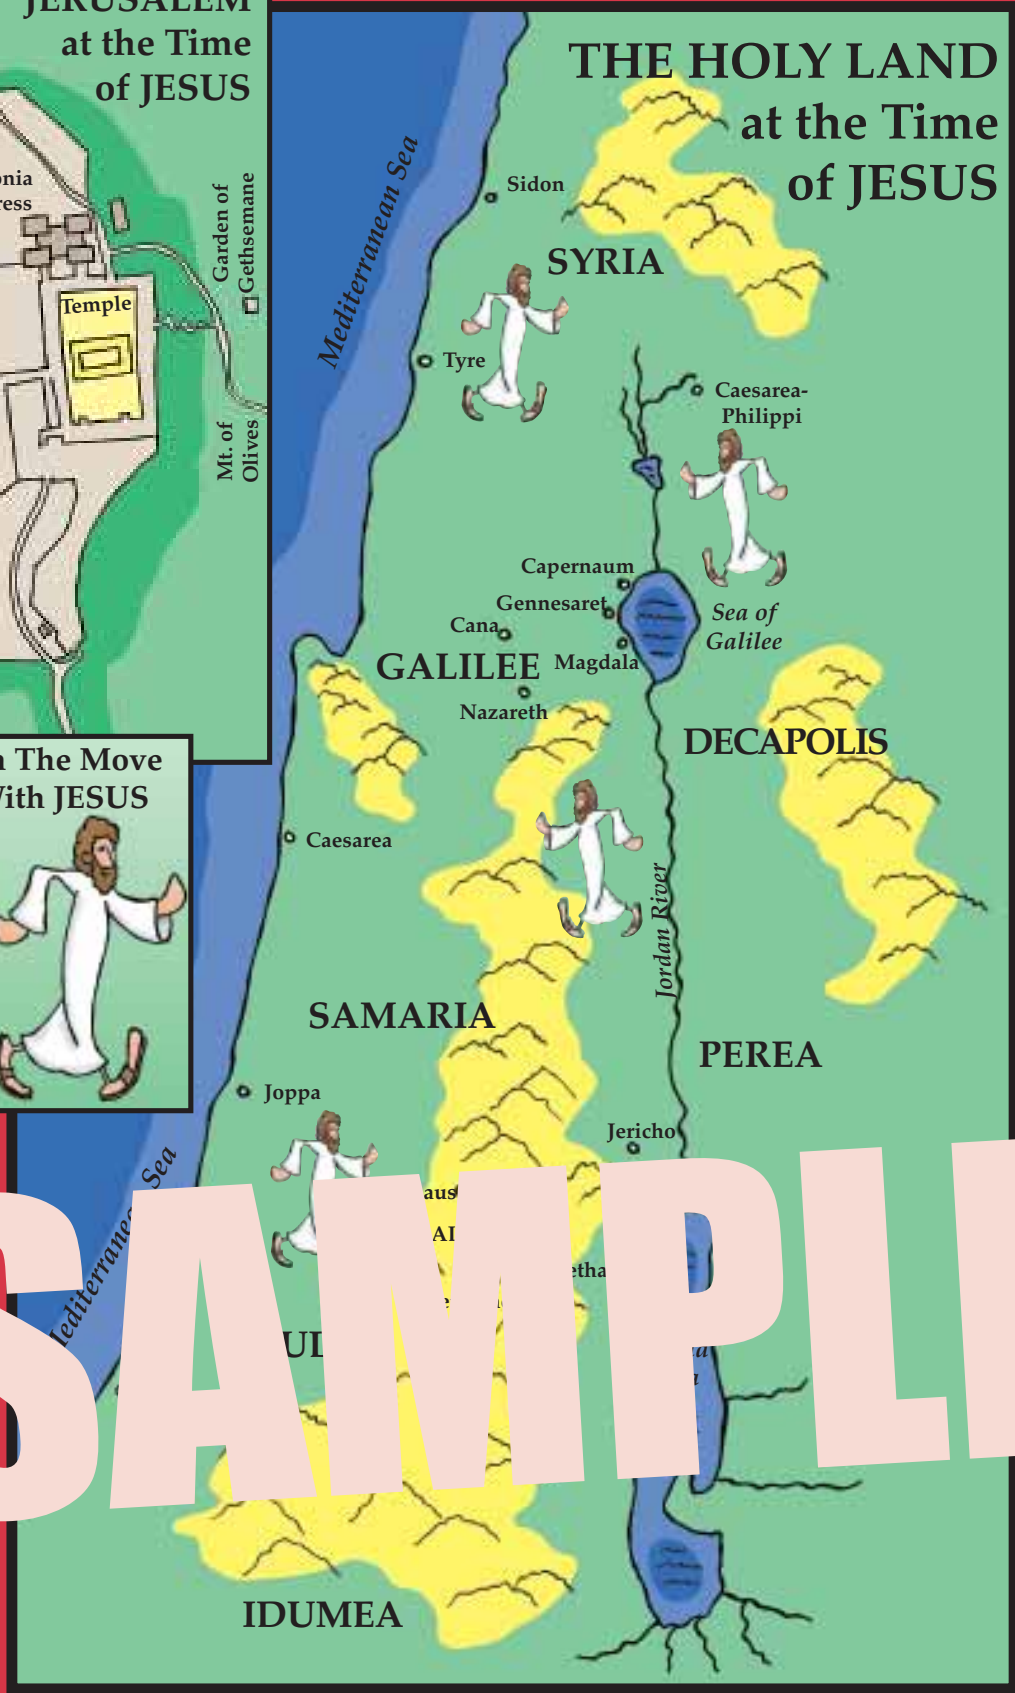

0 INCHES 1 2 3 4 5 6 7

JERUSALEM at the Time of JESUS

THE HOLY LAND at the Time of JESUS

On The Move With JESUS

SAMPLE

Good News Planner™ comes from Creative Communications for the Parish, 1564 Fencorp Drive, Fenton, MO 63026
Toll-free 800-325-9414 • creativecommunications.com ©2006.

Order Code AS-A

CENTIMETERS 0 1 2 3 4 5 6 7 8 9 10 11 12 13 14 15 16 17 18